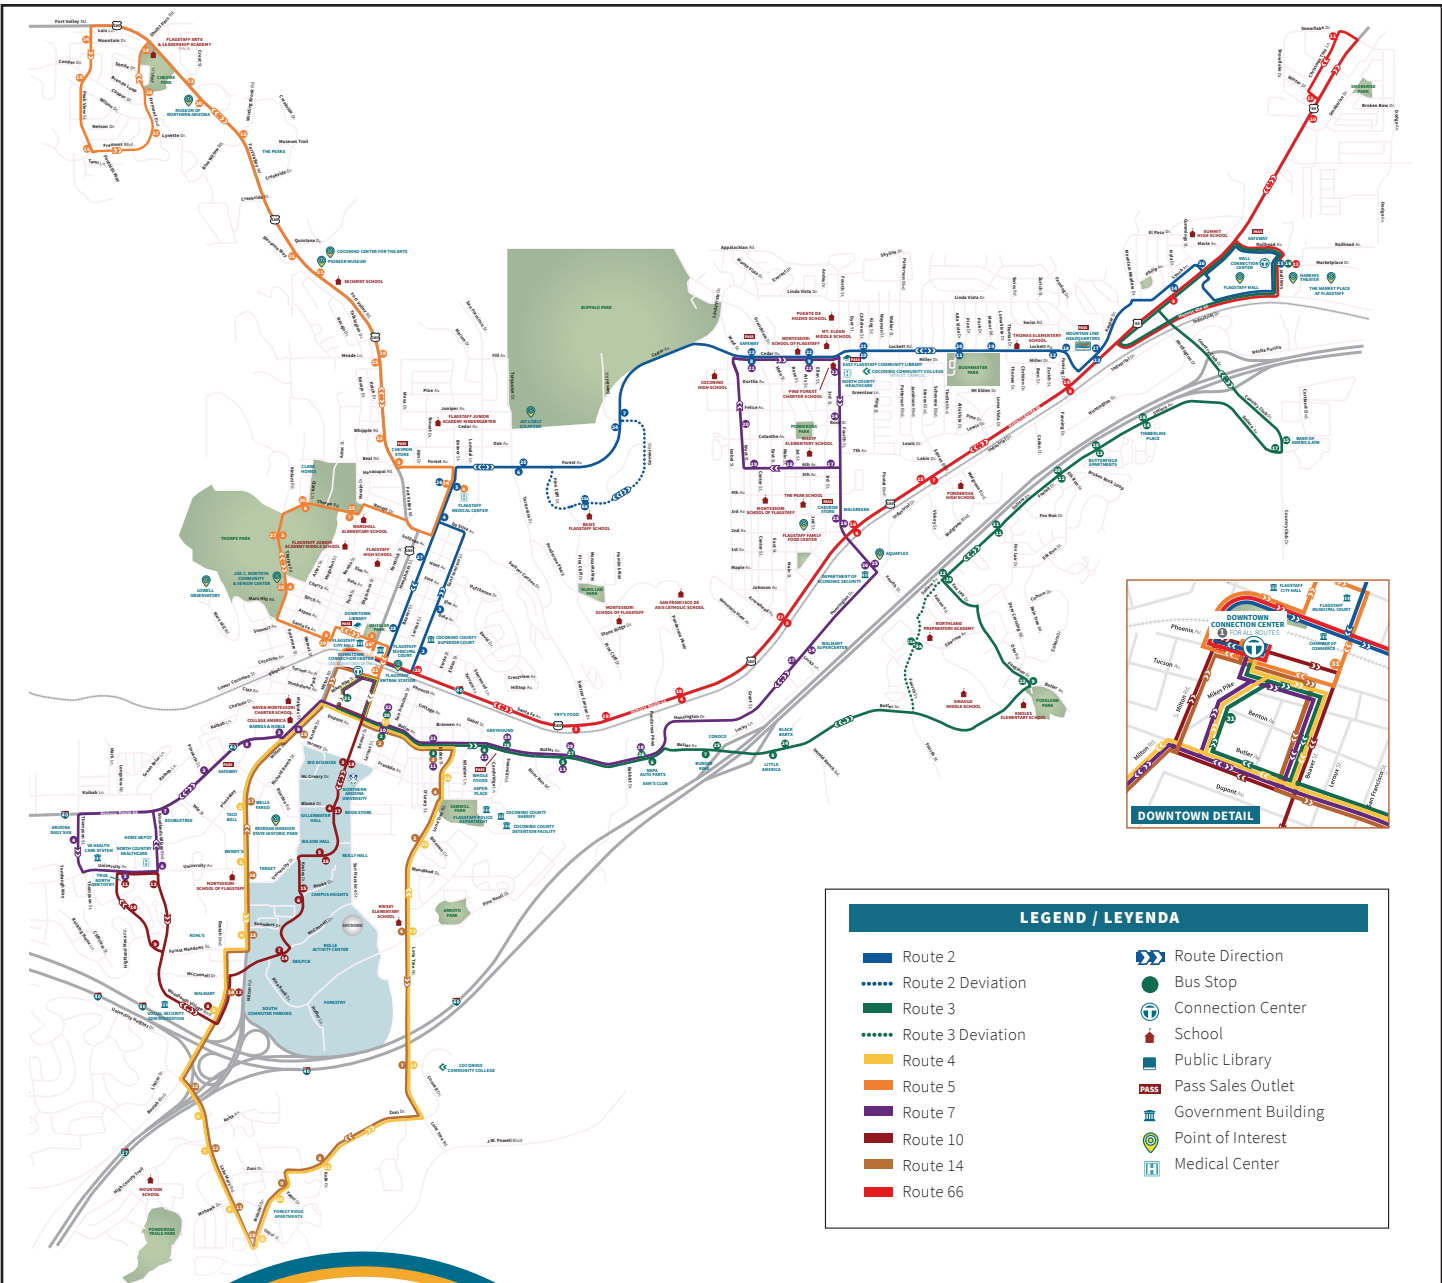

**BECAUSE WHEN IT COMES TO OUR KIDS,
IT'S THE JOURNEY AND THE DESTINATION
THAT COUNTS!**

Mountain Line has 8 routes servicing Flagstaff schools

- Regular service within walking distance of Coconino, Flag High, Sinagua, MEMS, and more.
- Scheduled morning and afternoon deviations on Routes 2 and 3 to serve BASIS and NPA.
- Supplemental morning and afternoon service on Route 5 to serve FALA.

K-12 student passes

Semester pass..... \$49
Annual pass..... \$119

Available on the Mountain Line website or at the NAIPTA office.

For more information about Mountain Line's commitment to safety and Travel Training opportunities call **928.779.6624** or visit **www.mountainline.az.gov/students**.

Mountain Line has eight routes traversing Flagstaff and stopping within walking distance of most Flagstaff schools.

928.779.6624 | mountainline.az.gov/students